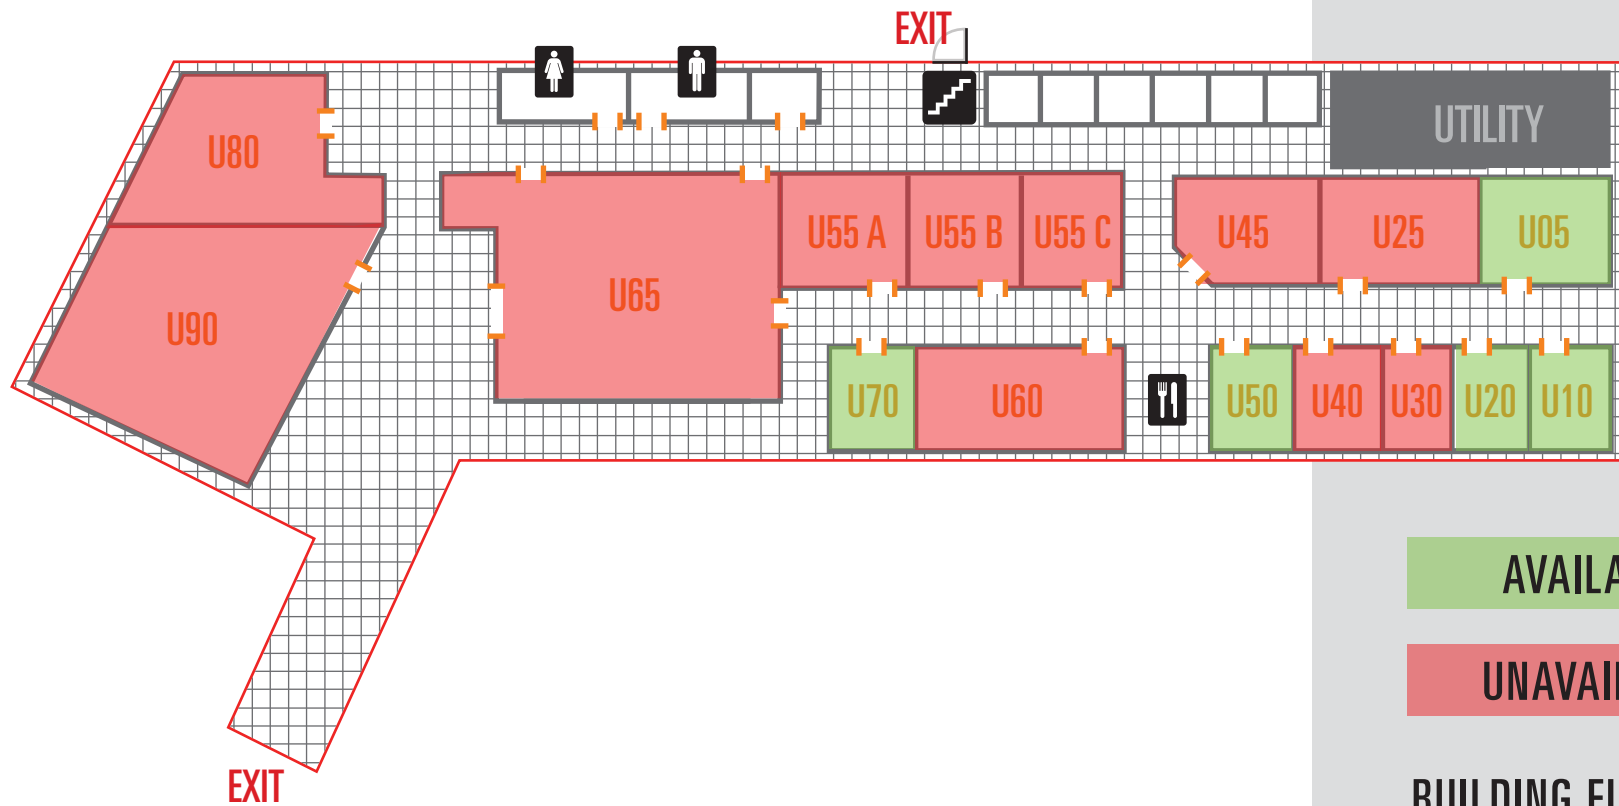

BUILDING FLOORPLAN
721 BROADWAY • KINGSTON NY

LEVEL

AVAILABLE

UNAVAILABLE

BUILDING FLOORPLAN
721 BROADWAY • KINGSTON NY