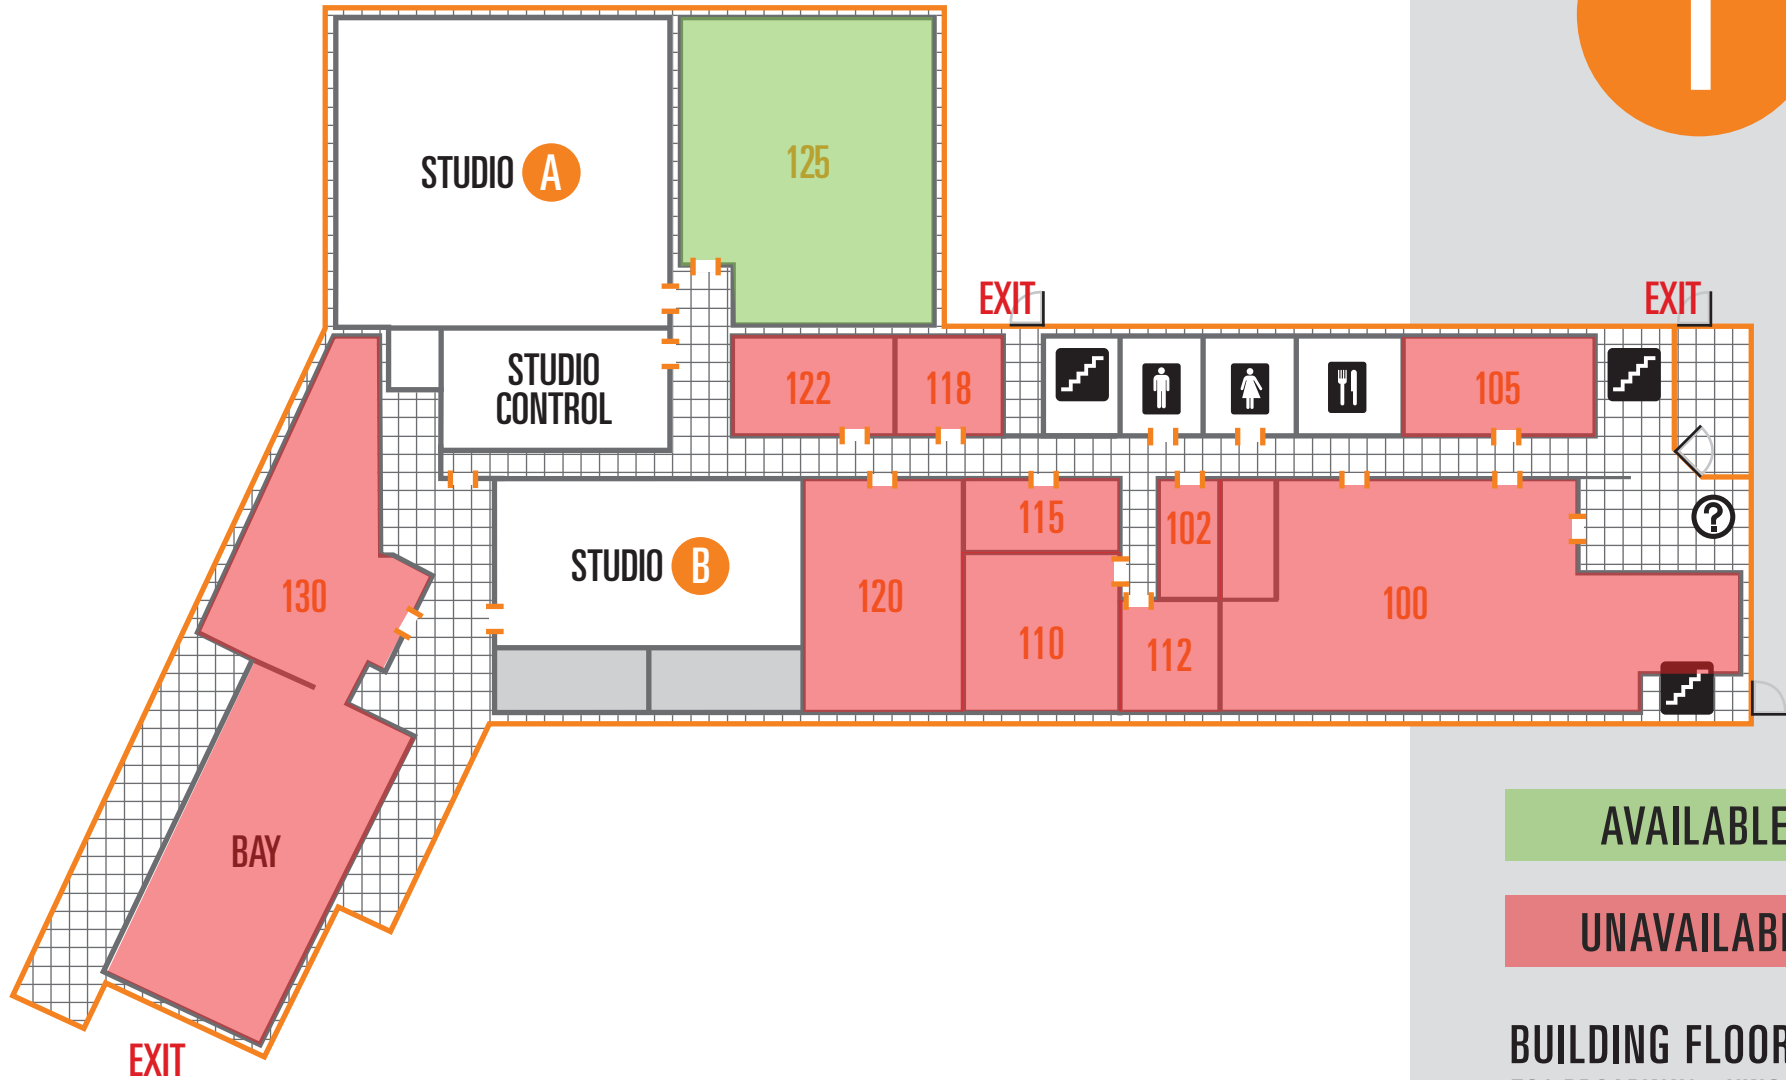

LEVEL

1

AVAILABLE

UNAVAILABLE

LEVEL

2

AVAILABLE

UNAVAILABLE

BUILDING FLOORPLAN
721 BROADWAY • KINGSTON NY

LEVEL

AVAILABLE

UNAVAILABLE

BUILDING FLOORPLAN
721 BROADWAY • KINGSTON NY