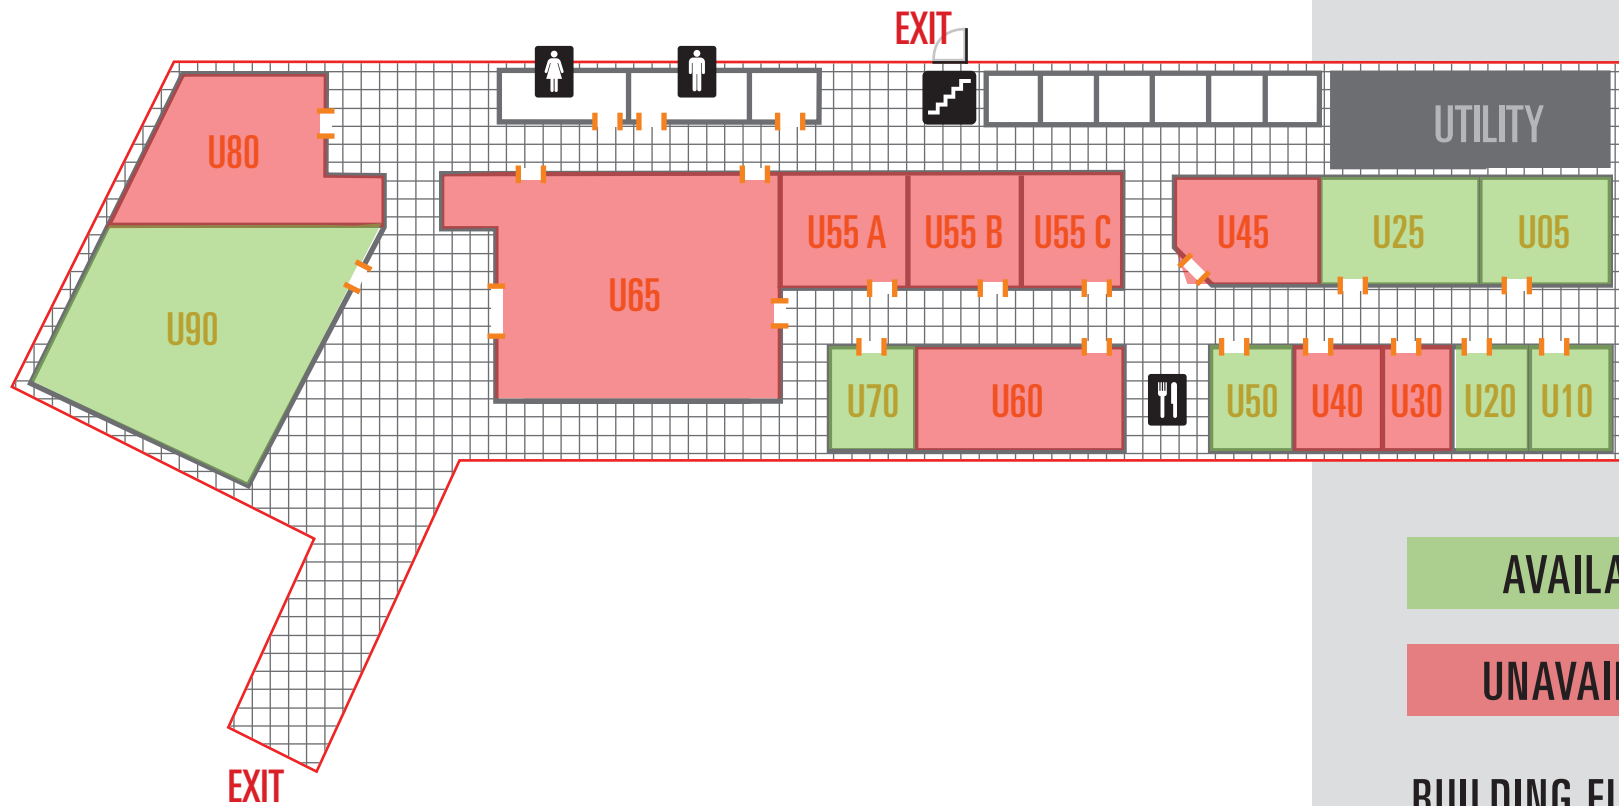

AVAILABLE

UNAVAILABLE

LEVEL

2

AVAILABLE

UNAVAILABLE

BUILDING FLOORPLAN
721 BROADWAY • KINGSTON NY

LEVEL

AVAILABLE

UNAVAILABLE

BUILDING FLOORPLAN
721 BROADWAY • KINGSTON NY