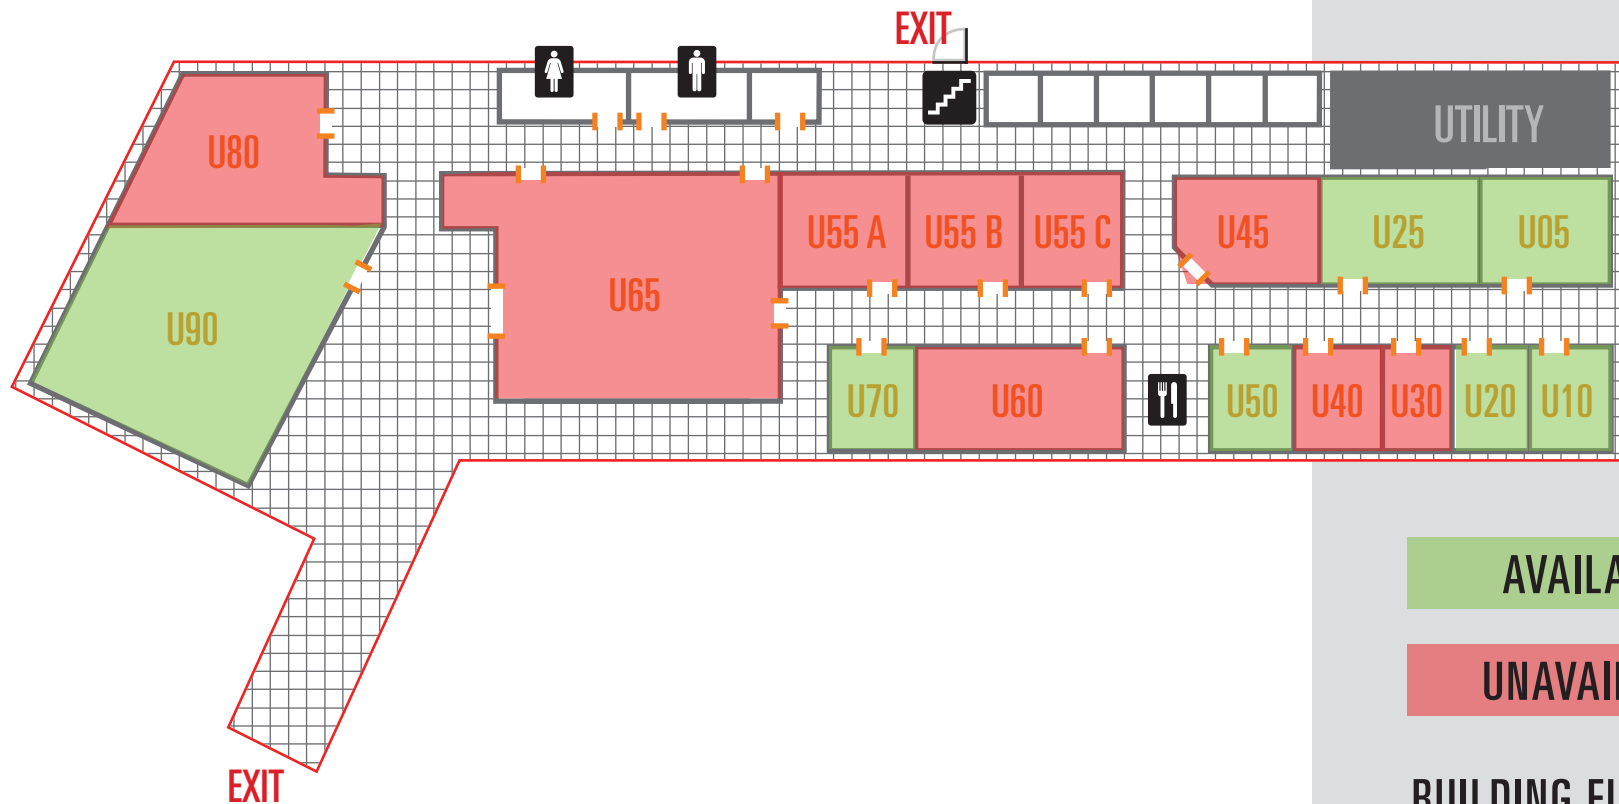

LEVEL

1

AVAILABLE

UNAVAILABLE

LEVEL

2

AVAILABLE

UNAVAILABLE

BUILDING FLOORPLAN
721 BROADWAY • KINGSTON NY

LEVEL

AVAILABLE

UNAVAILABLE

BUILDING FLOORPLAN
721 BROADWAY • KINGSTON NY