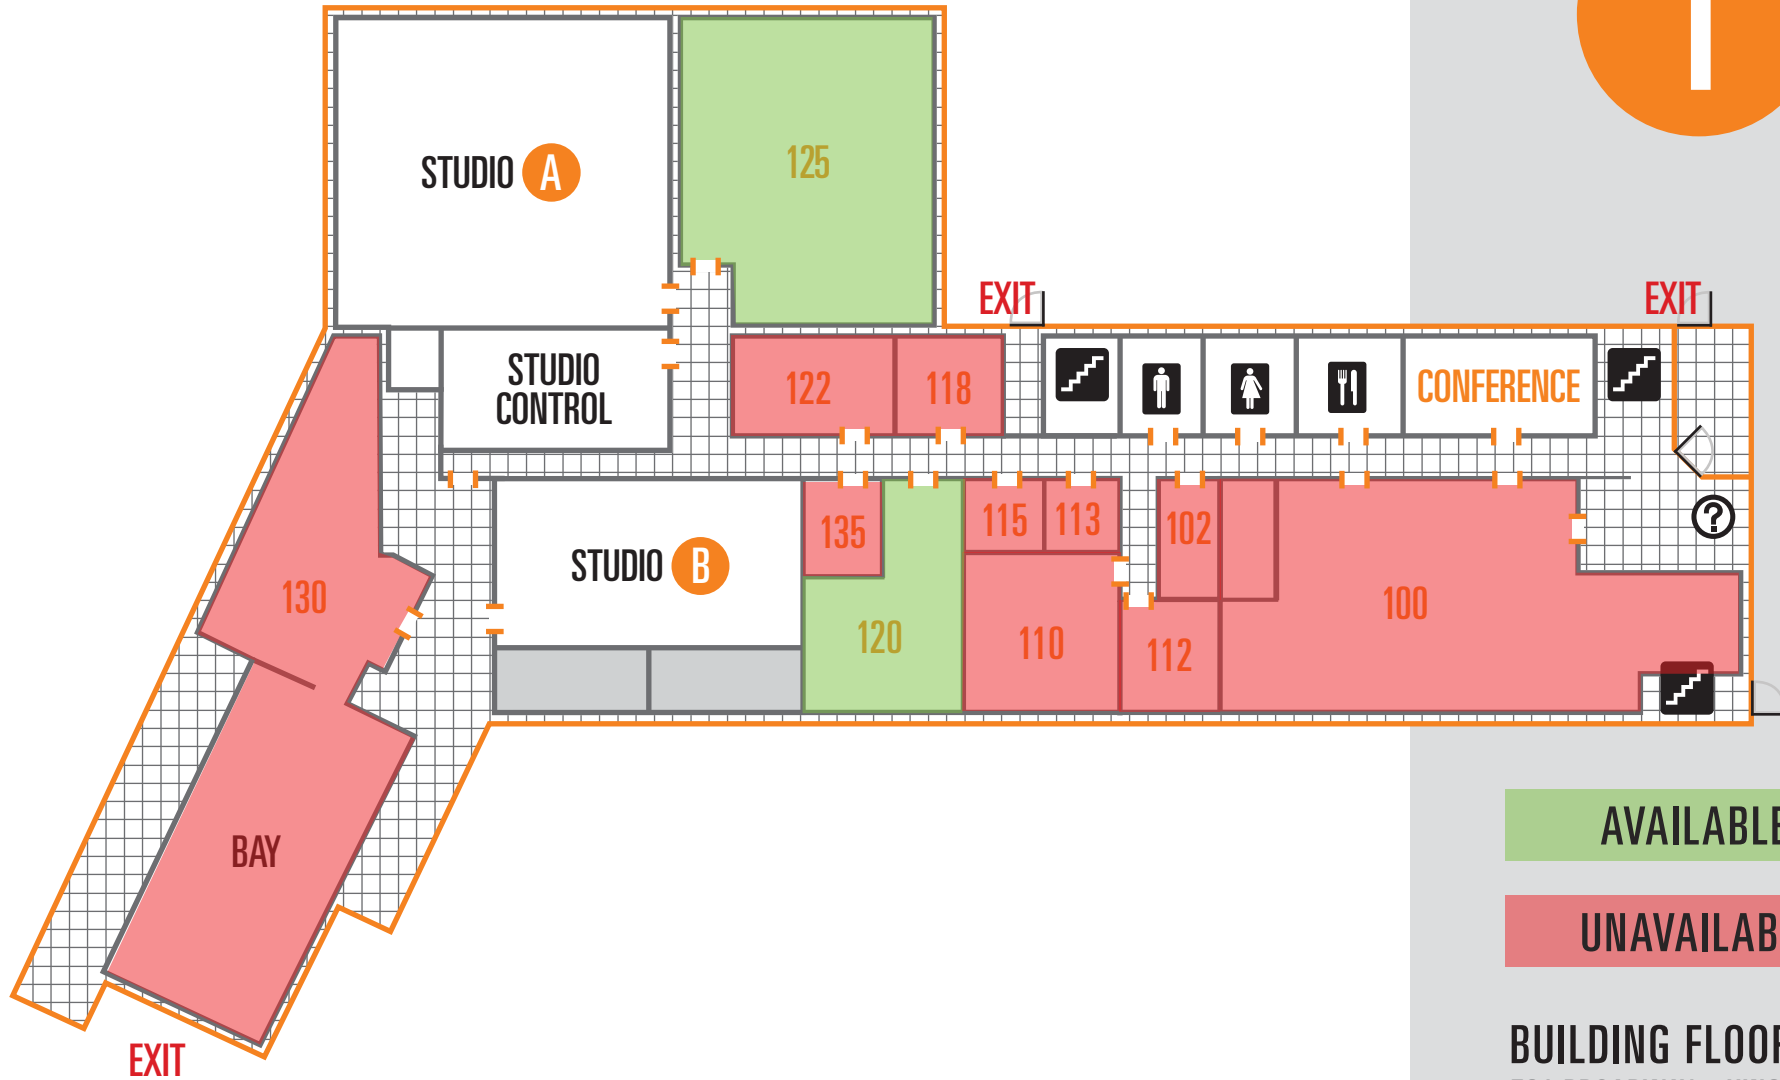

LEVEL

1

AVAILABLE

UNAVAILABLE

LEVEL

2

AVAILABLE

UNAVAILABLE

BUILDING FLOORPLAN
721 BROADWAY • KINGSTON NY

LEVEL

AVAILABLE

UNAVAILABLE

BUILDING FLOORPLAN
721 BROADWAY • KINGSTON NY